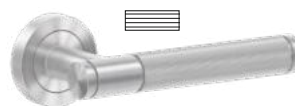

ER90B1 0S 83 in Kosmos Schwarz

ER90B2 0S 88 in Messing matt

ER90A1 0S 71 in Edelstahl matt

ER90B 0S 88 in Messing matt

ER90C2 0S 83 in Kosmos Schwarz

ER90B3 0S 88 in Messing matt

ER90C1 0S 71 in Edelstahl matt