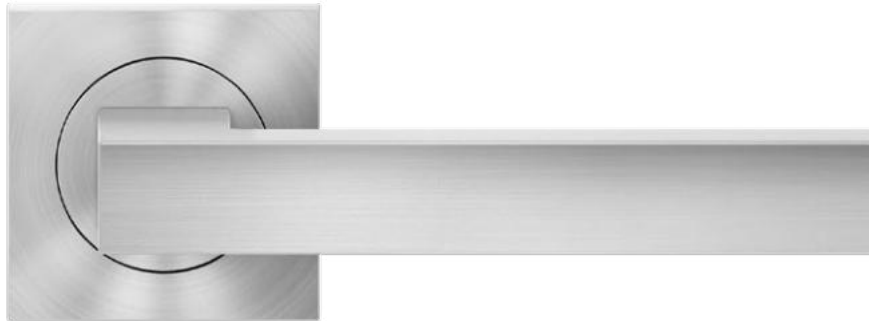

SEATTLE

Studio Karcher

10