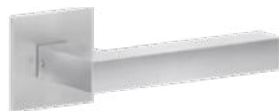

SEATTLE

Studio Karcher

10

ER46Q 0S 83 in Kosmos Schwarz

ER46QM 0S 71 in Edelstahl matt

ER46Q 0S 89 in Titan Grau

ER46Q 0S 88 in Messing matt

EPL46Q 0S 83 in Kosmos Schwarz