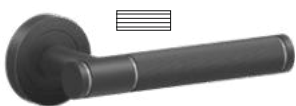

ER90B1 0S 83 in Kosmos Schwarz

ER90B2 0S 88 in Messing matt

ER90A1 0S 71 in Edelstahl matt

ER90B 0S 88 in Messing matt

ER90C2 0S 83 in Kosmos Schwarz

ER90B3 0S 88 in Messing matt

ER90C1 0S 71 in Edelstahl matt