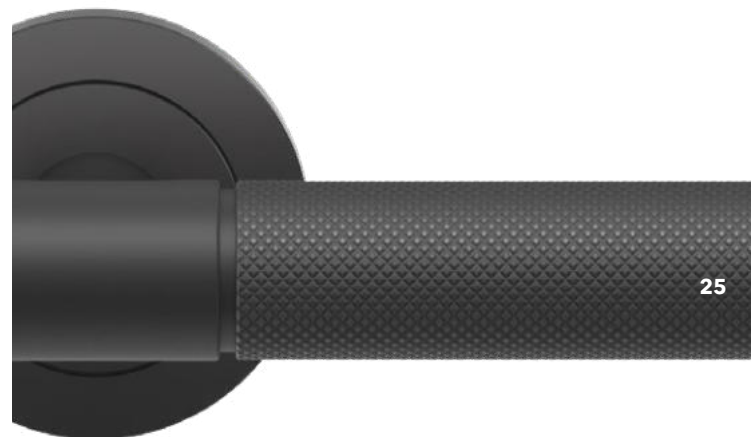

KOSMOS SCHWARZ, PRÄMIERTE HAPTİK

reddot award winner

25

MEHR ALS
70 MODELLE
ONLINE
ENTDECKEN.